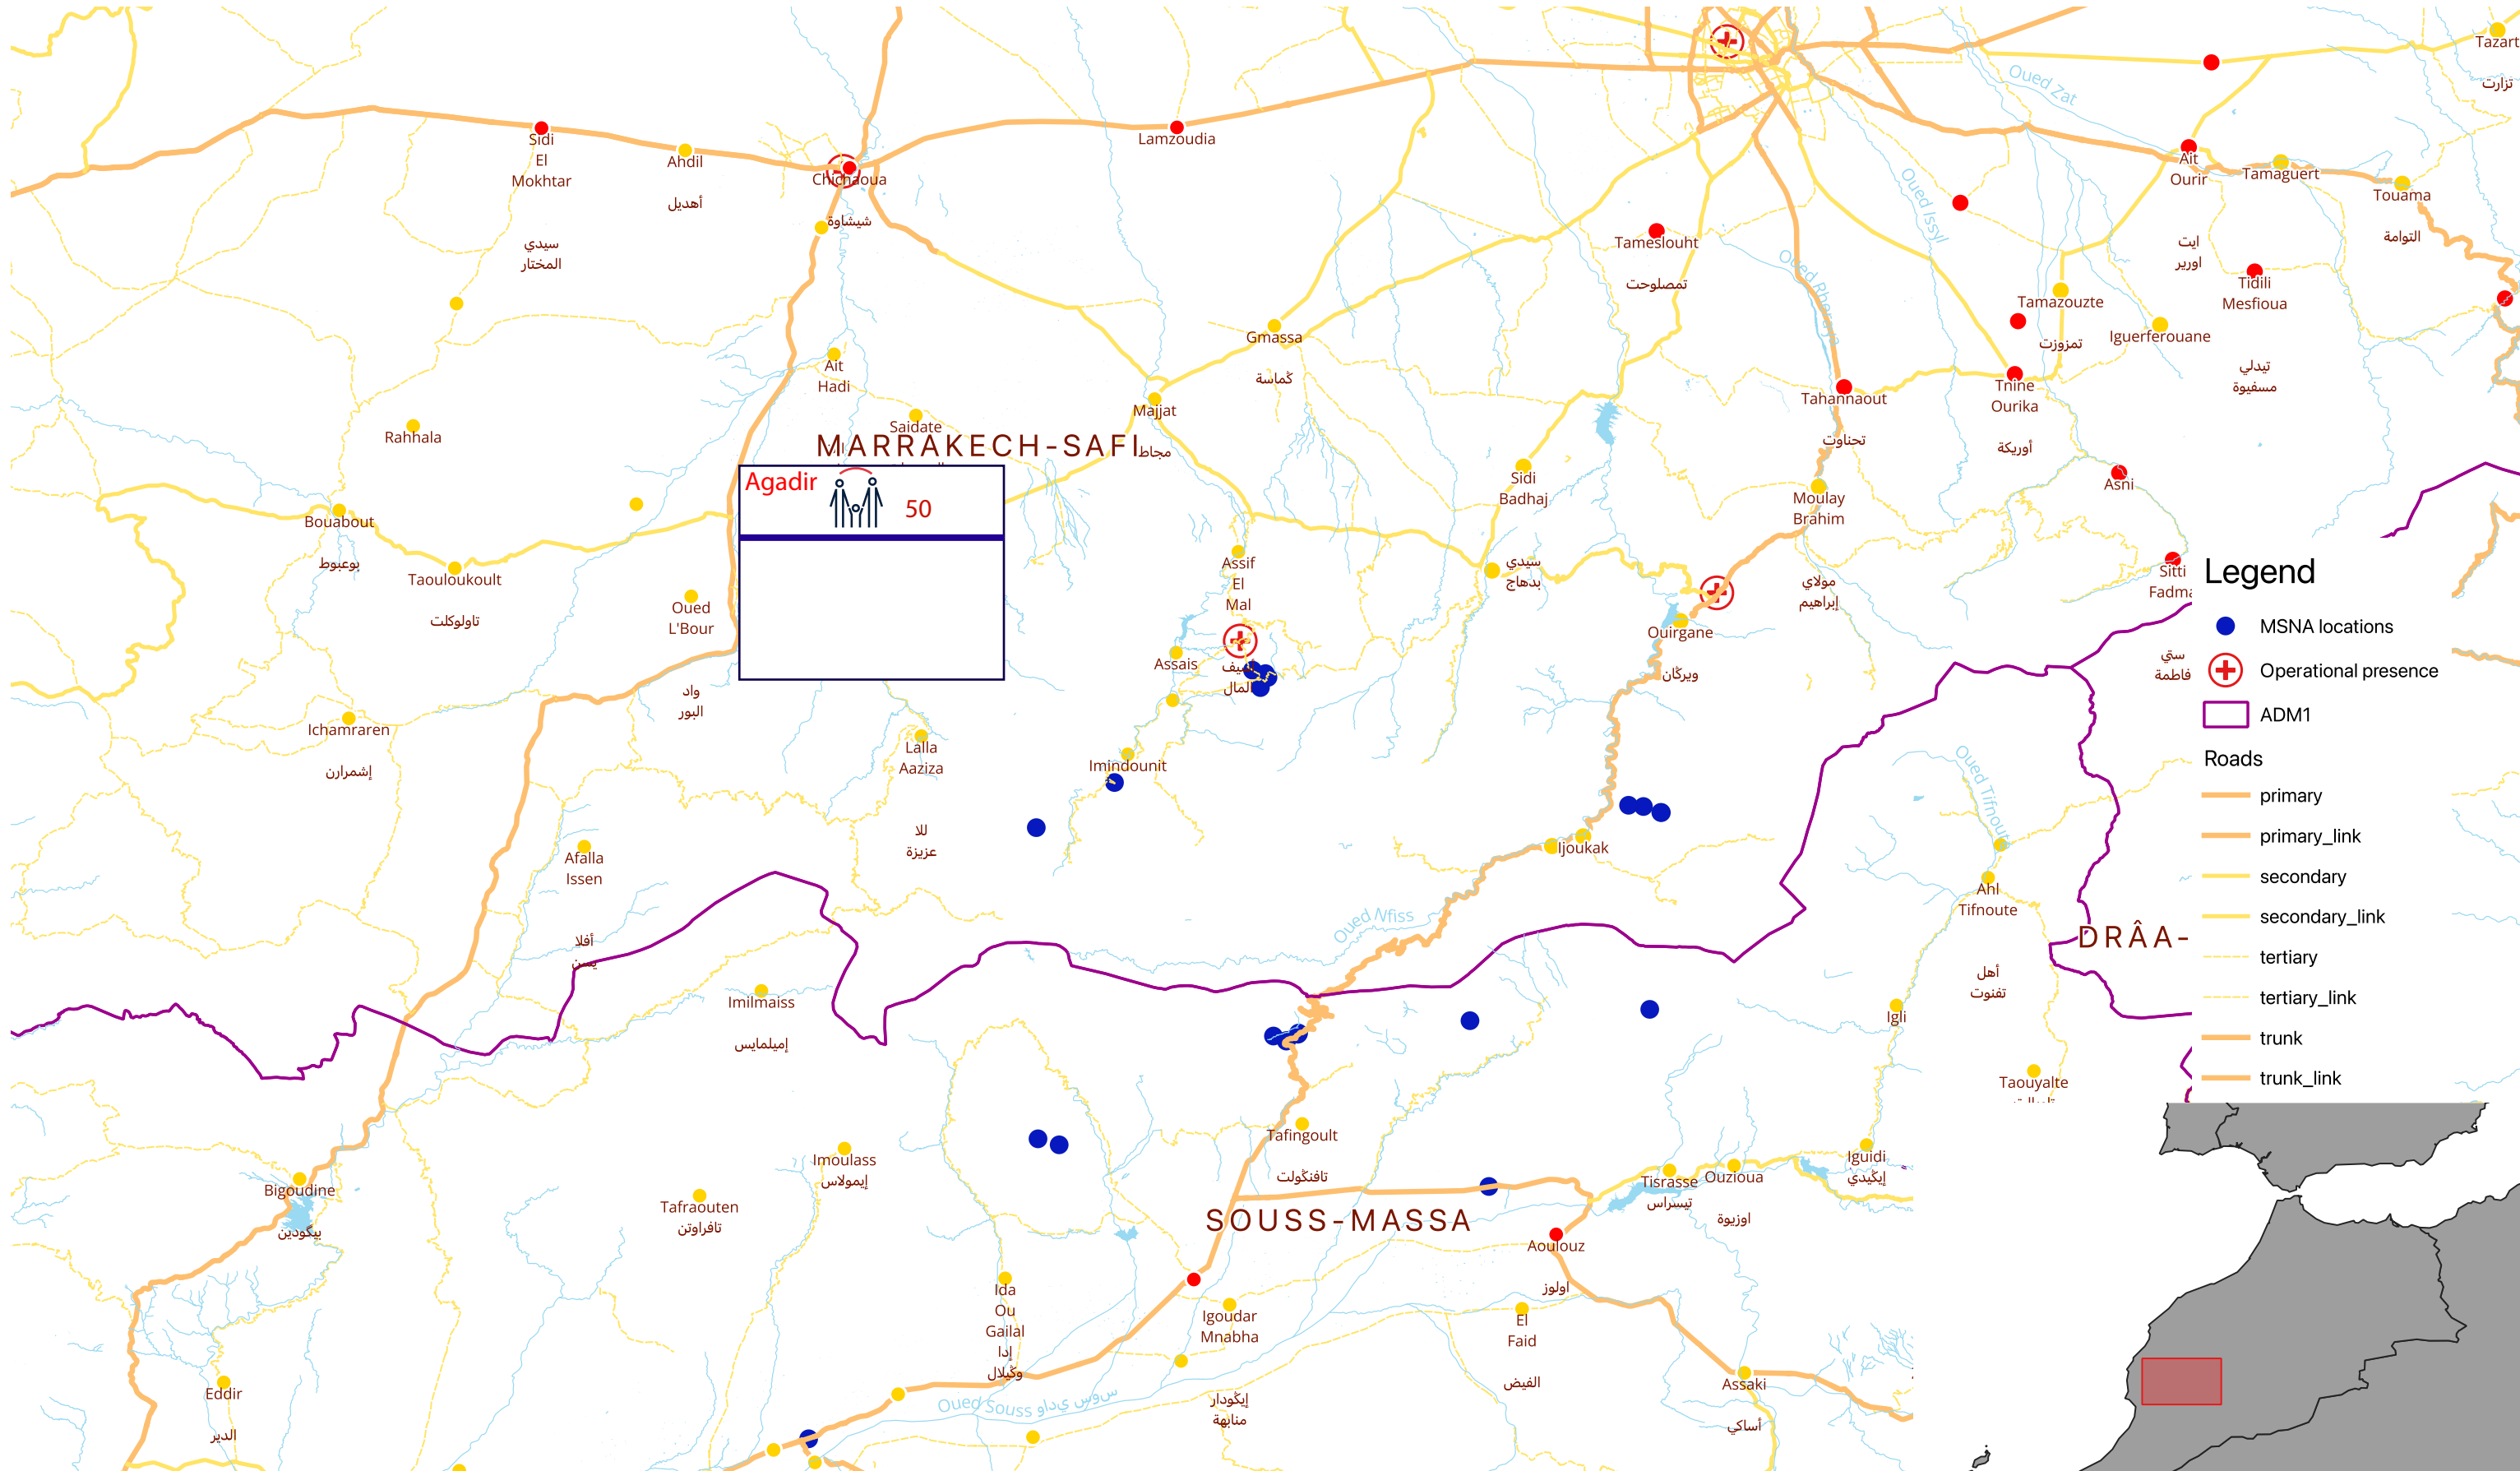

## Main identified needs

الهلال الأحمر المغربي  
Croissant-Rouge marocain

**Agadir** 50

### Legend

- MSNA locations
- Operational presence
- ADM1
- Roads**
  - primary
  - primary\_link
  - secondary
  - secondary\_link
  - tertiary
  - tertiary\_link
  - trunk
  - trunk\_link