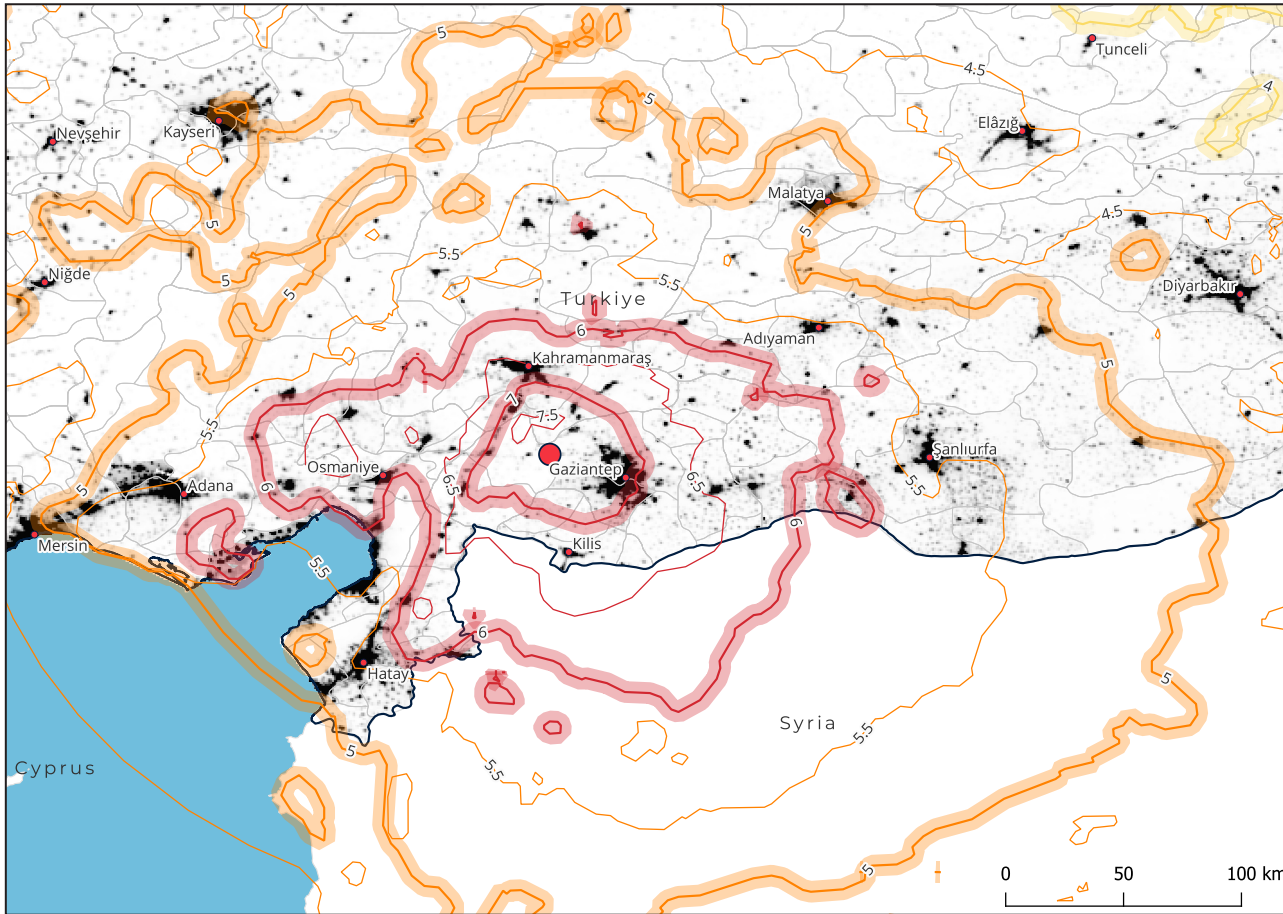

Turkiye - Earthquake

Estimated Affected Population

Legend		Population density (per 1 km ²)	Magnitude Isoline	Estimated Population Living in Affected Areas
●	Mainschock Epicentre			■ MMi 7.5 : none
●	City			■ MMi 7 : 3,309,982 (Türkiye)
	Türkiye border			■ MMi 6 : 6,001,000 (Türkiye: 3,847,049; Syria: 2,153,951; Cum.: 9,310,982)
	Provinces			■ MMi 5 : 10,851,412 (Türkiye: 9,286,778; Syria: 1,564,634; Cum.: 23,472,376)
	Districts			

Event Info: EQ20230206TUR
 Event type: Earthquake
 Magnitude: 7.8
 Depth: 17.9 km
 Coord.: 37.174N, 37.032E

Data Source: GADM, HDX, USGS, DIVA-GIS
 Date Produced: 2/6/2023
 Disclaimer: The maps used do not imply the expression of any opinion on part of the International Federation of Red Cross and Red Crescent Societies or National Societies concerning the legal status of a territory or of its authorities.